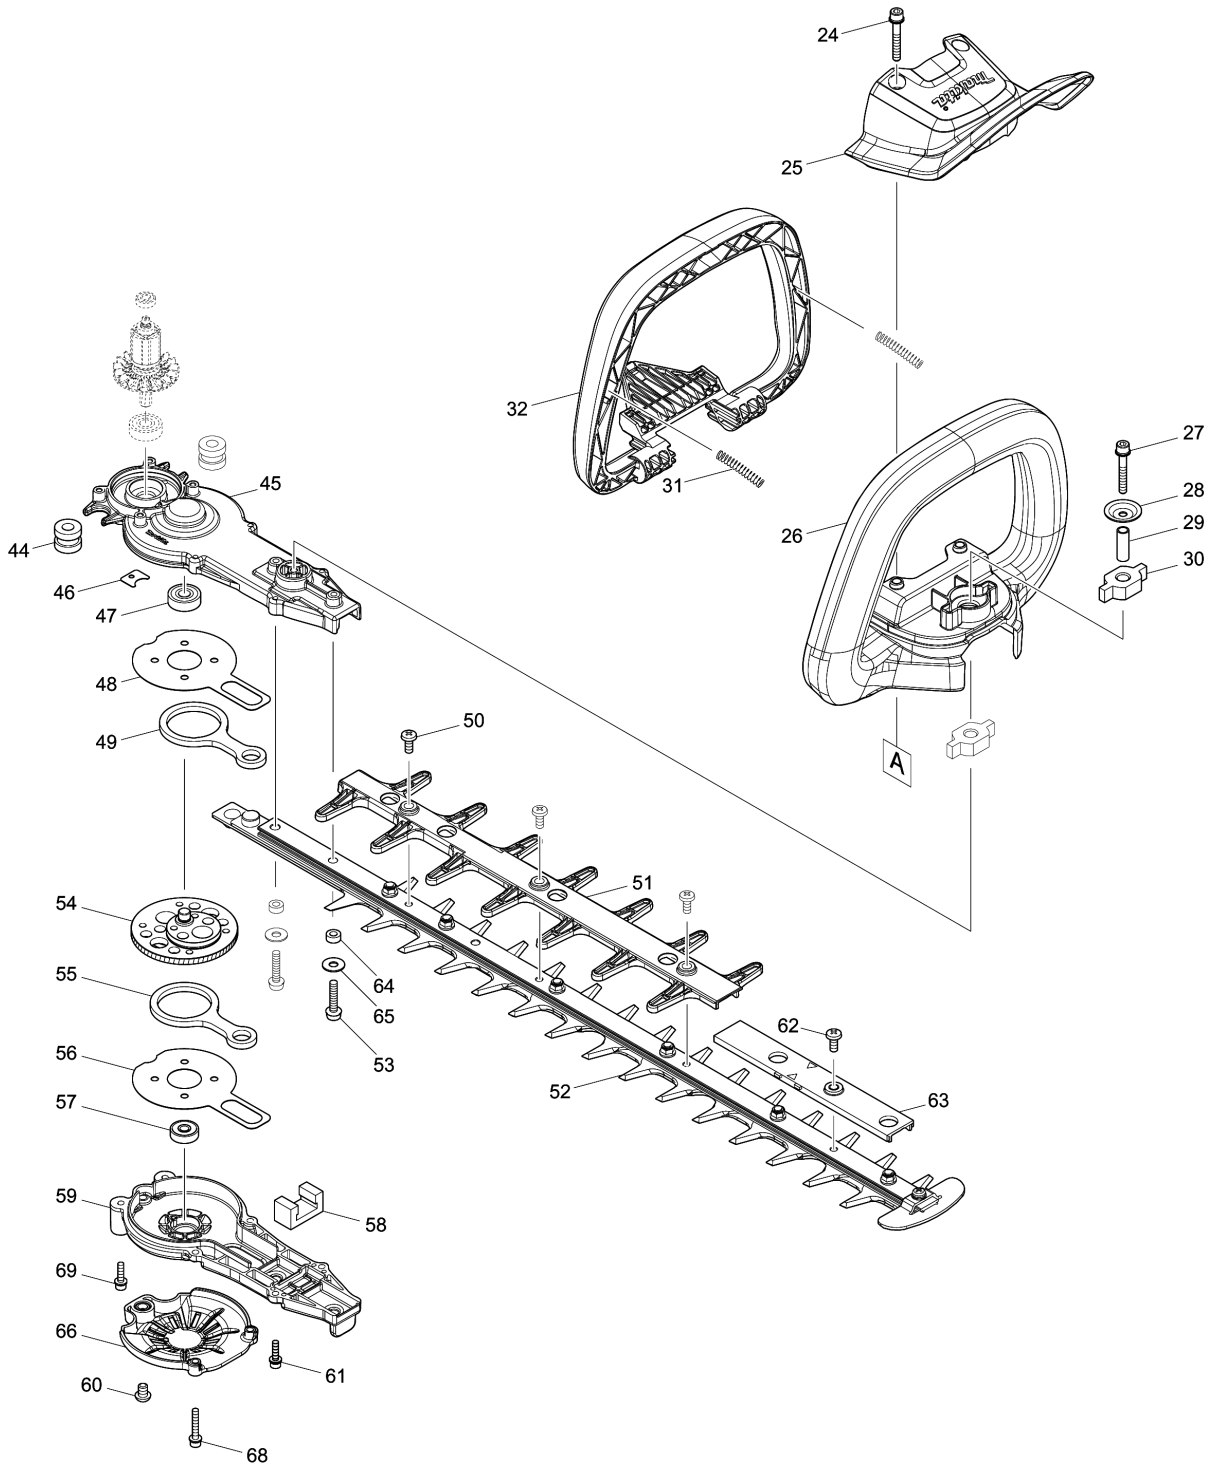

Model No.DUH502 500MM CORDLESS HEDGE TRIMMER

Model No.DUH502 500MM CORDLESS HEDGE TRIMMER

Item	Parts No.	Description	I/C	Qty	New/Old	Opt. 1	Opt. 2	Note
001	458406-0	LOCK LEVER L		1				
002	183J51-9	HANDLE SET		1				
C10	263005-3	RUBBER PIN 6		2				
D10		INC. 14						
003	140A04-7	SUB CONTROLLER COMPLETE		1				
C10	806G56-1	INDICATION LABEL		1				
C20	817C42-3	SWITCH LABEL		1				
004	458570-7	SLIDER		1				
005	458405-2	LOCK ARM		1				
006	234204-4	COMPRESSION SPRING 8		1				
007	650781-2	SWITCH C3JW-6B-P		1				
008	458403-6	LOCK OFF LEVER		1				
009	458404-4	SWITCH LEVER R		1				
010	232454-5	TORSION SPRING 10		1				
011	620818-9	CONTROLLER		1				
012	644809-6	TERMINAL		1				
013	855G30-6	DUH502 SERIAL NO. LABEL		1				
014	183J51-9	HANDLE SET		1				
C10	263005-3	RUBBER PIN 6		2				
D10		INC. 2						
015	266326-2	TAPPING SCREW 4X18		6				
016	458407-8	LOCK LEVER R		1				
017	266326-2	TAPPING SCREW 4X18		1				
018	855G24-1	DUH502 NAME PLATE		1				
019	183K21-4	HOUSING SET		1				
C10	252143-6	COLLARED HEX.NUT M5-8		2				
C20	424344-8	DAMPER		4				
D10		INC. 22						
020	651083-9	SWITCH C3XA-1PSPM		1				
021	266326-2	TAPPING SCREW 4X18		4				
022	183K21-4	HOUSING SET		1				
C10	252143-6	COLLARED HEX.NUT M5-8		2				
C20	424344-8	DAMPER		4				
D10		INC. 19						
023	266326-2	TAPPING SCREW 4X18		2				
024	265182-7	+ PAN HEAD SCREW M5X25		2				
025	458399-1	PROTECTOR		1				
026	458400-2	FRONT GRIP E		1				
027	251476-6	H.S.H.BOLT M5X35 WITH WR		1				
028	253416-0	DISH WASHER 5		1				
029	257678-2	SLEEVE 6		1				
030	422260-8	RUBBER SLEEVE 8		2				

Please order the parts with part number.

Print Date 1/9/2020