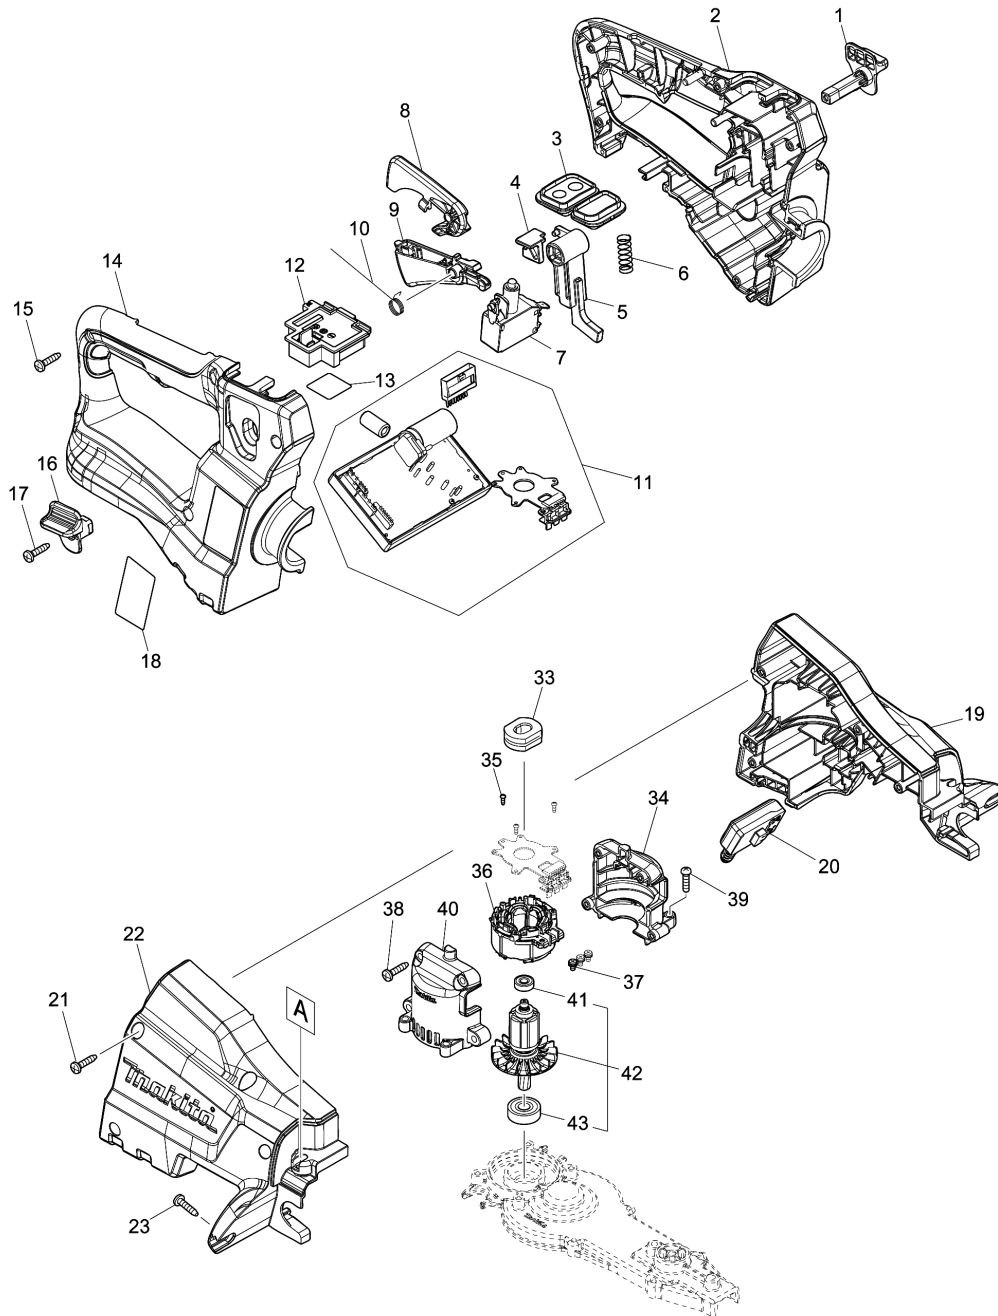

Model No.DUH502 500MM CORDLESS HEDGE TRIMMER